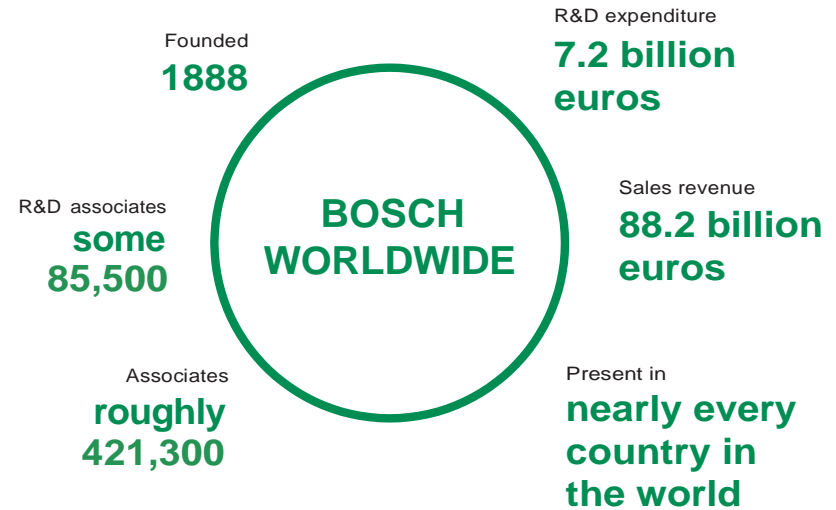

FACTS AND FIGURES

BUSINESS SECTORS WORLDWIDE

Mobility Solutions

€52.6 billion
233,077 associates

Industrial Technology

€6.9 billion
34,143 associates

Energy & Building Technology

€7.0 billion
34,437 associates

Consumer Goods

€21.3 billion
83,006 associates

"We're proud to be Bosch's fourth largest market in the world and we intend to consolidate that position in the coming years." – Vonjy Rajakoba, Managing Director of Bosch in the UK

[linkedin/BoschUK](https://www.linkedin.com/company/BoschUK)

[youtube.com/BoschUK](https://www.youtube.com/BoschUK)

twitter.com/BoschUK

[Instagram.com/boschukireland](https://www.instagram.com/boschukireland)

Robert Bosch Ltd

Broadwater Park, North
Orbital Road Denham,
Uxbridge, UB9 5HJ
UNITED KINGDOM
www.bosch.co.uk

Communications

Sue Shrosbree (Head)
susan.shrosbree@uk.bosch.com
Phone: +44 1895 838 545
www.bosch-presse.de