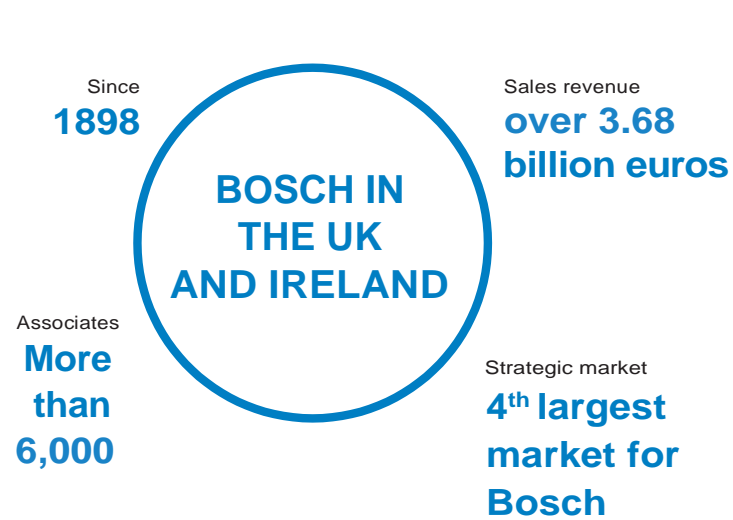

FACTS AND FIGURES

BUSINESS SECTORS WORLDWIDE

Mobility Solutions

€52.6 billion
233,077 associates

Industrial Technology

€6.9 billion
34,143 associates

Energy & Building Technology

€7.0 billion
34,437 associates

Consumer Goods

€21.3 billion
83,006 associates

"We're proud to be Bosch's fourth largest market in the world and we intend to consolidate that position in the coming years." – Vonjy Rajakoba, Managing Director of Bosch in the UK

[linkedin/BoschUK](https://www.linkedin.com/company/BoschUK)

[youtube.com/BoschUK](https://www.youtube.com/BoschUK)

twitter.com/BoschUK

[Instagram.com/boschukireland](https://www.instagram.com/boschukireland)

Robert Bosch Ltd

Broadwater Park, North
Orbital Road Denham,
Uxbridge, UB9 5HJ
UNITED KINGDOM
www.bosch.co.uk

Communications

Sue Shrosbree (Head)
susan.shrosbree@uk.bosch.com
Phone: +44 1895 838 545
www.bosch-presse.de